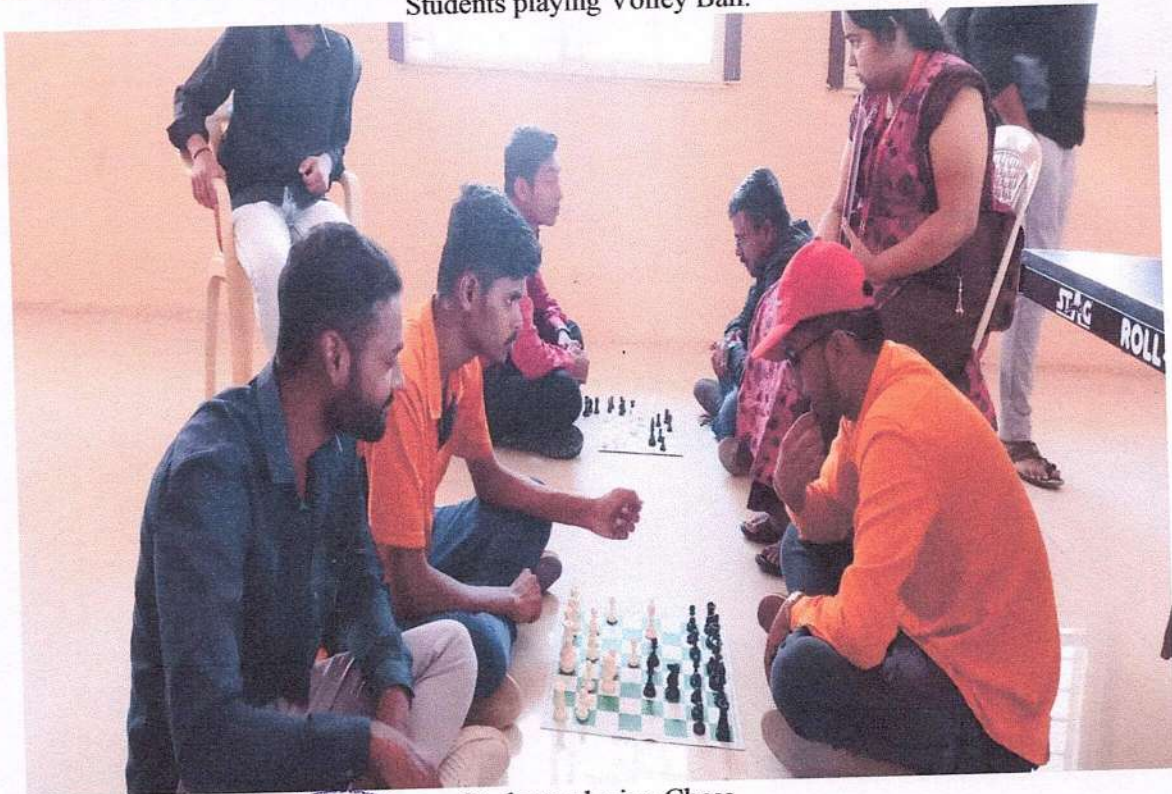

Sports Facilities.

Students playing Volley Ball.

Students playing Chess.

Shrode
PRINCIPAL
Shri Chhatrapati Shivaji Maharaj
College of Engineering
Nepti, Ahmednagar

Ahmednagar Jilha Maratha Vidya Prasarak Samaj's